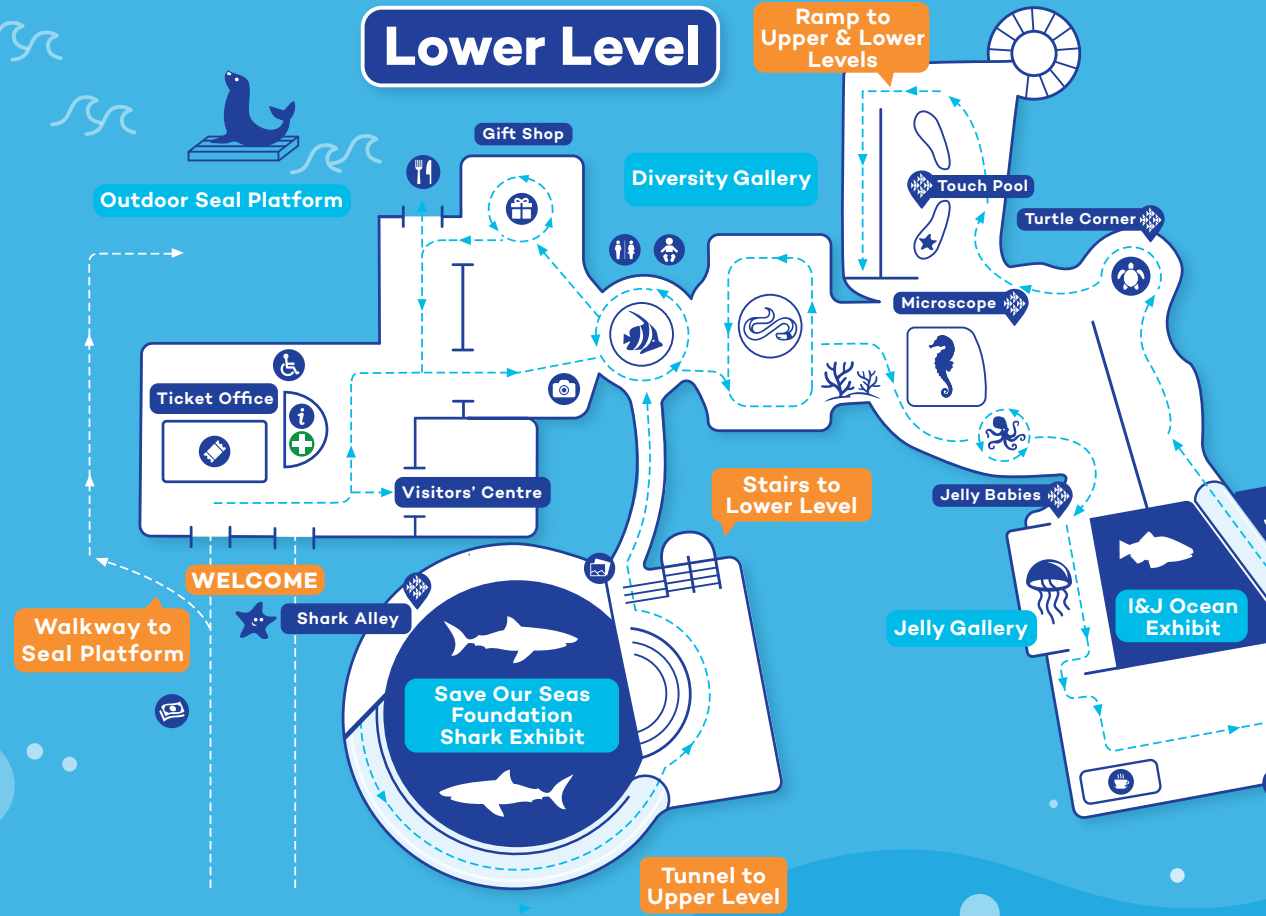

Lower Level

Ramp to Upper & Lower Levels

Upper Level

Ramp to Upper & Lower Levels

Information desk	Toilets	Food outlets
Ticket office	Look out for the interactive exhibits	Happy Snappy
ATM	Baby changing room	Photo collections
Wheelchair & pram service	Gift shop	BOOTLEGGERS

No flash photography please First aid

Two Oceans AQUARIUM

Explore • Experience • Engage

Tickets are valid for the whole day and can be purchased either online or at the Aquarium Ticket Office. Your ticket purchase supports the work of the Two Oceans Aquarium Foundation, our NPO/PBO partner that focuses on conservation, education and research.

- Onsite food and beverage offerings.
- Visit the Aquarium Shop for gifts novel and nautical.

FEEDING TIMES

For up to date information about feeding times and daily activities, please check the digital signage at the entrance of the Aquarium, or ask any of our friendly staff.